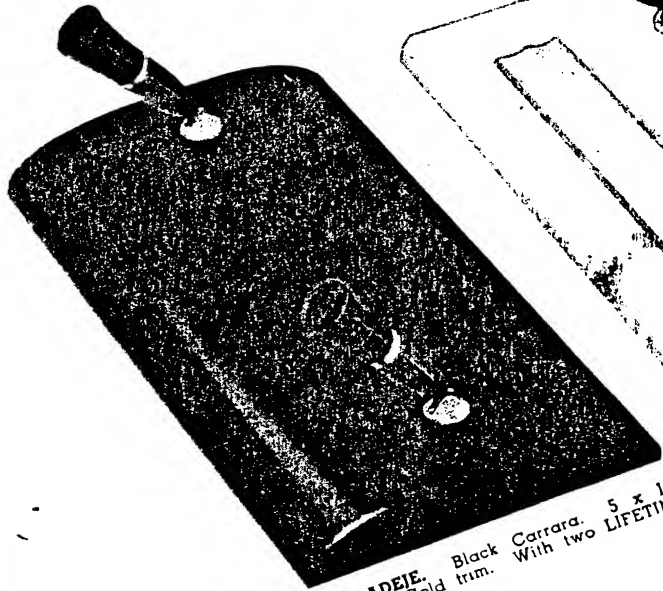

PRESENTATION DRY-PROOF DESK SETS

T219 ADEJE. Black Carrara. 5 x 10 inches. Gold trim. With two LIFETIME Pens $25.00.